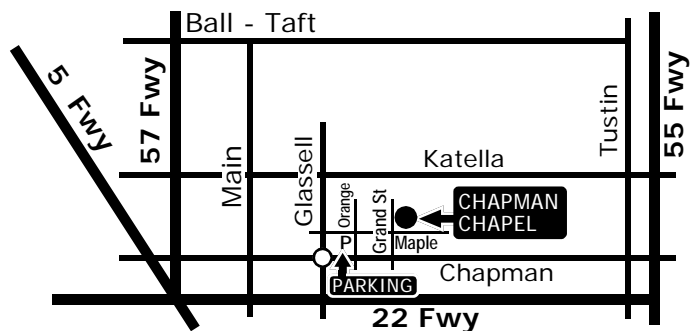

Chapman Chapel is located at **301 E. Maple @ Grand Street in Orange**, 2 blocks east and one block north of the Orange Circle.

Park in front of the chapel or in the parking lot at Maple and Orange Street.
 Parking in front of a residence is restricted.